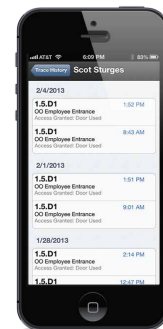

Secure login

SSL encryption
Follows DNA Fusion logins and security profile

Alarms

Respond to alarms in seconds
Acknowledge and clear alarms with one simple swipe

Favorites menu

Stores doors, cameras and time schedules for quick and easy access to frequent items

Door status & control

Obtain door status and send fast commands
Easily view associated camera feed

Personnel record

Add, edit and assign access levels
Snap and store photos on the fly

Direct Commands

Execute commands quickly in emergency situations

Trace history

View and email reports on people and hardware with ease

Camera view

Portrait to landscape views with PTZ controls