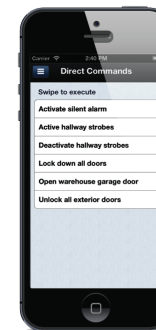

Fusion Mobile is available for iOS 6 and higher on the iPhone and ICS 4.0 and up for all android mobile devices or tablets. The application can be used with DNA Fusion V6 and greater.

Fusion Mobile- Remote Management Application

Secure login

SSL encryption
Follows DNA Fusion logins and security profile

Alarms

Respond to alarms in seconds
Acknowledge and clear alarms with one simple swipe

Favorites menu

Stores doors, cameras and time schedules for quick and easy access to frequent items

Door status & control

Obtain door status and send fast commands
Easily view associated camera feed

Personnel record

Add, edit and assign access levels
Snap and store photos on the fly

Direct Commands

Execute commands quickly in emergency situations

Trace history

View and email reports on people and hardware with ease

Camera view

Portrait to landscape views with PTZ controls