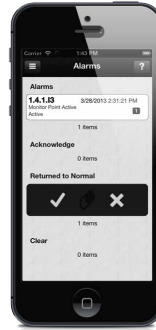

Users can easily monitor and edit personnel and control hardware directly from their mobile device. The application also has the capability to run trace history and email reports. Advanced features include real time reporting, acknowledging alarms with a simple swipe and a favorites menu for quick access to common functions. In addition mobile users can execute pre-defined direct commands in emergency situations as well as view and control real time feeds from fixed or PTZ cameras.

Fusion Mobile is available for iOS 6 and higher on the iPhone and ICS 4.0 and up for all android mobile devices or tablets. The application can be used with DNA Fusion V6 and greater.

Fusion Mobile- Remote Management Application

Secure login

SSL encryption
Follows DNA Fusion logins and security profile

Alarms

Respond to alarms in seconds
Acknowledge and clear alarms with one simple swipe

Favorites menu

Stores doors, cameras and time schedules for quick and easy access to frequent items

Door status & control

Obtain door status and send fast commands
Easily view associated camera feed

Personnel record

Add, edit and assign access levels
Snap and store photos on the fly

Direct Commands

Execute commands quickly in emergency situations