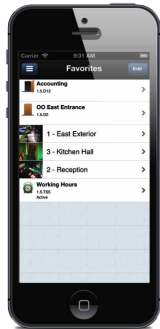

Users can easily monitor and edit personnel and control hardware directly from their mobile device. The application also has the capability to run trace history and email reports. Advanced features include real time reporting, acknowledging alarms with a simple swipe and a favorites menu for quick access to common functions. In addition mobile users can execute pre-defined direct commands in emergency situations as well as view and control real time feeds from fixed or PTZ cameras.

Fusion Mobile is available for iOS 6 and higher on the iPhone and ICS 4.0 and up for all android mobile devices or tablets. The application can be used with DNA Fusion V6 and greater.

Fusion Mobile- Remote Management Application

Secure login

SSL encryption
Follows DNA Fusion logins and security profile

Alarms

Respond to alarms in seconds
Acknowledge and clear alarms with one simple swipe

Favorites menu

Stores doors, cameras and time schedules for quick and easy access to frequent items

Door status & control

Obtain door status and send fast commands
Easily view associated camera feed

Personnel record

Add, edit and assign access levels
Snap and store photos on the fly

Direct Commands

Execute commands quickly in emergency situations